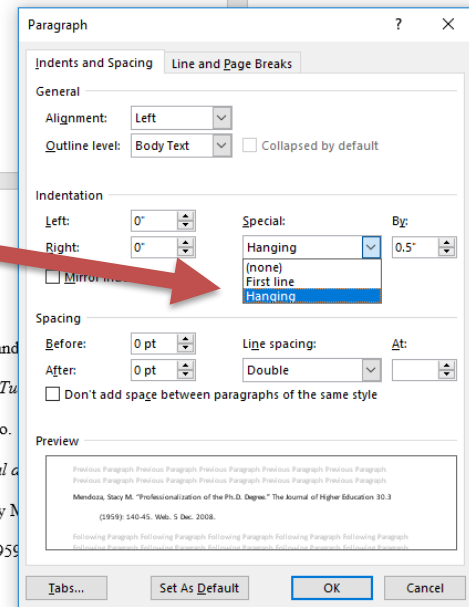

Hanging Indent

- ☐ Highlight Works Cited entry
- ☐ From the paragraph menu, select "Hanging" under Special

Citing Your Sources

In-text citations

- ☐ After quotation marks & before period
- ☐ Include author's last name & page number
- ☐ **Example:** "Positive face is the desire to be liked and admired by significant others in our lives" (Brown 311).

General citation format

May Include:

- ☐ Author's name
- ☐ Title of article
- ☐ Title of container
- ☐ Other contributors
- ☐ Version
- ☐ Number
- ☐ Publisher
- ☐ Year published
- ☐ Location

Author's Last Name, Author's First Name. "Title." *Title of Container*. Other contributors, version, number, Publisher, Year published, location.

University Writing Center Hours

CC107

Monday 9a.m.-7p.m.
Tues.-Thurs. 9a.m.-5p.m.
Friday 9a.m.-2p.m.
Saturday CLOSED
Sunday CLOSED

HELC

Tues. & Thurs. 6-8p.m.
Saturday 12-5p.m.
Sunday 1-6p.m.

Library

Saturday 12-5p.m.
Sunday 2-7p.m.